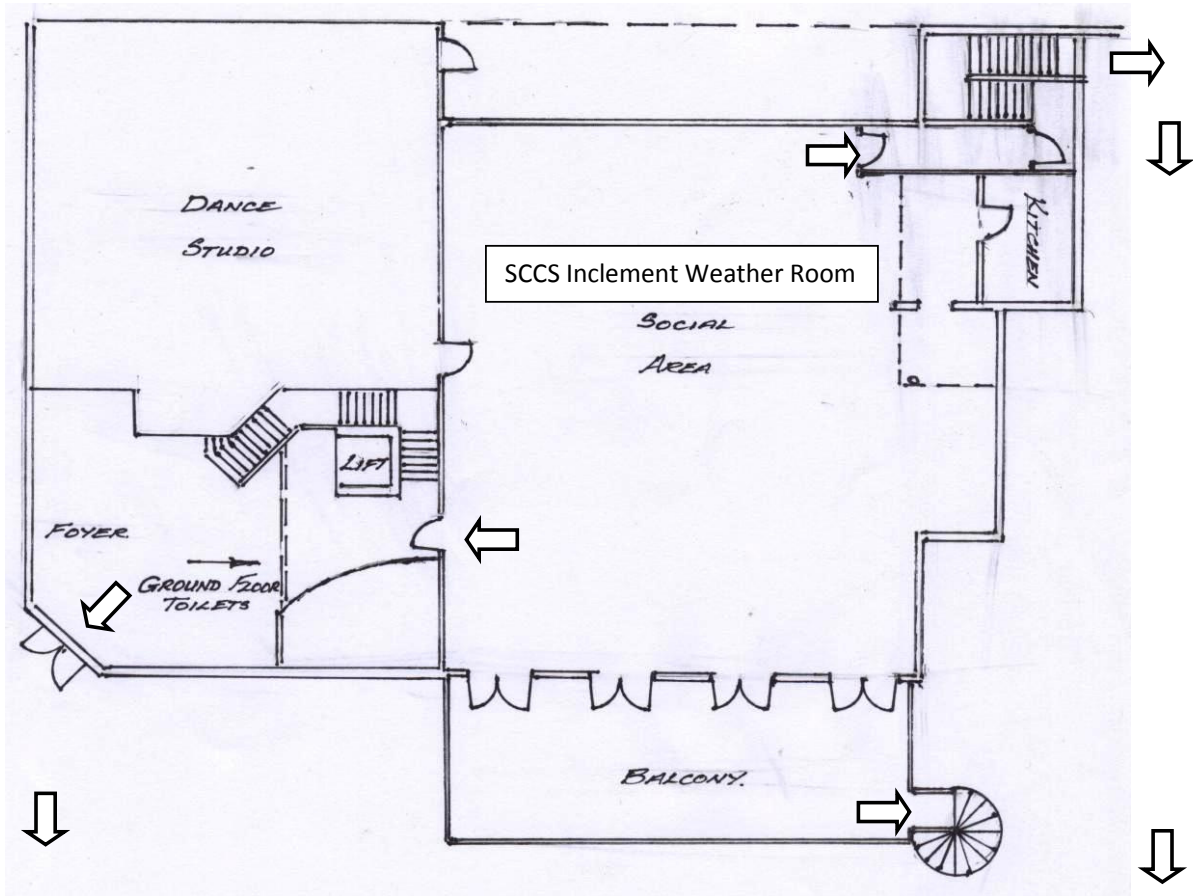

MORGAN CENTRE SOCIAL AREA

Inclement Weather

 **Emergency Exit and Routes**

Muster / Meeting Point

in

Northern End (nearest end) of Car Park