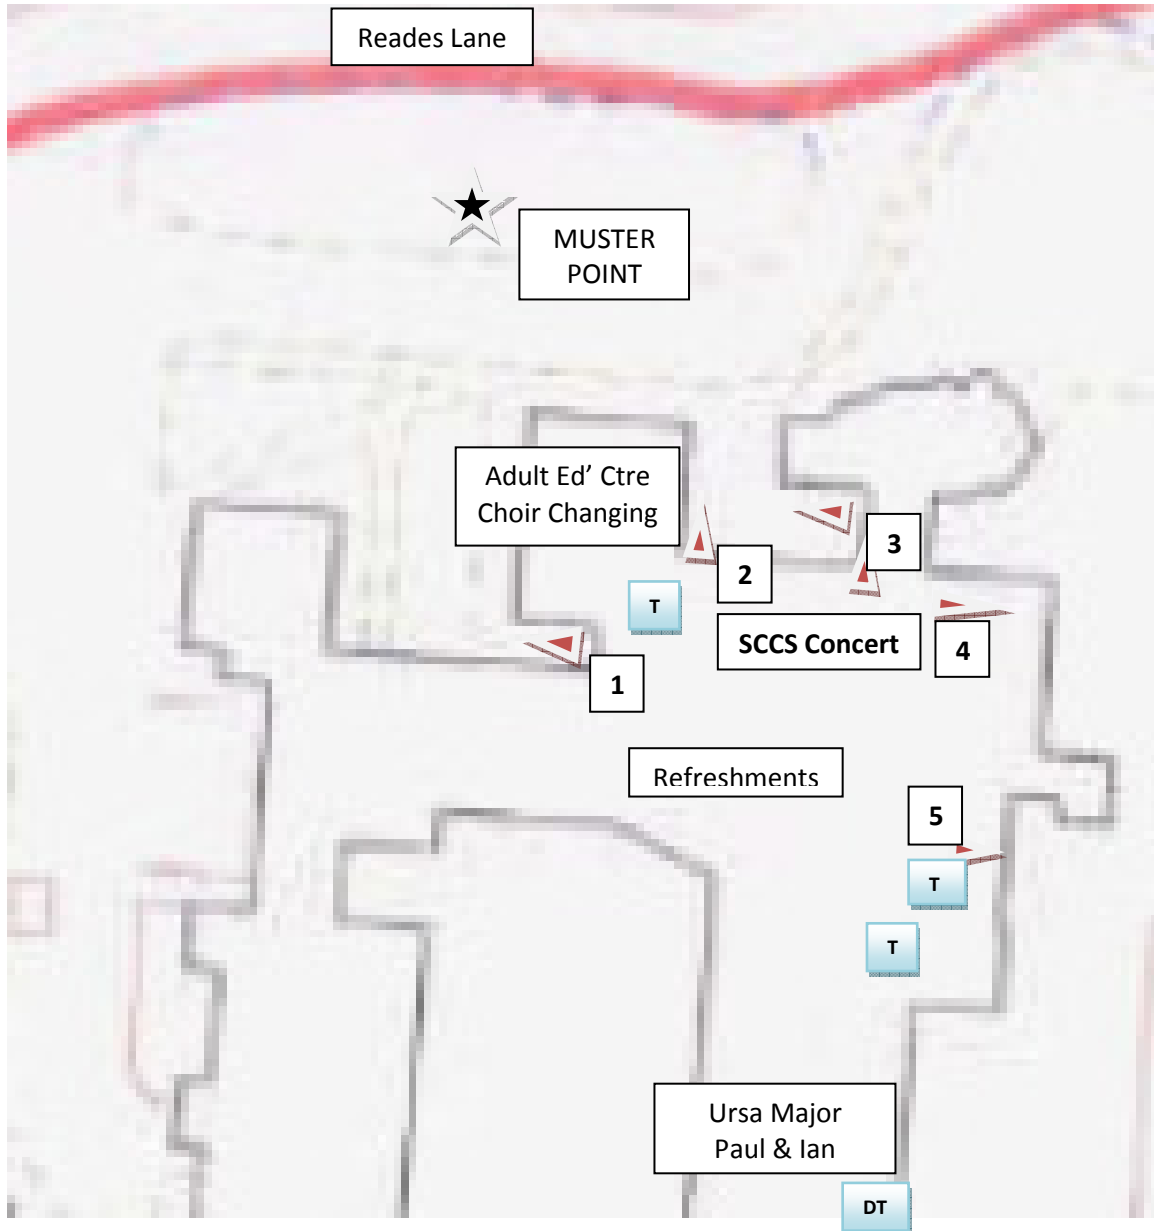

South Chiltern Choral Society

Xmas Concert 2015

Warden Plan/Stations

- 2 Door ref
- T Toilet
- DT Toilet for Disabled