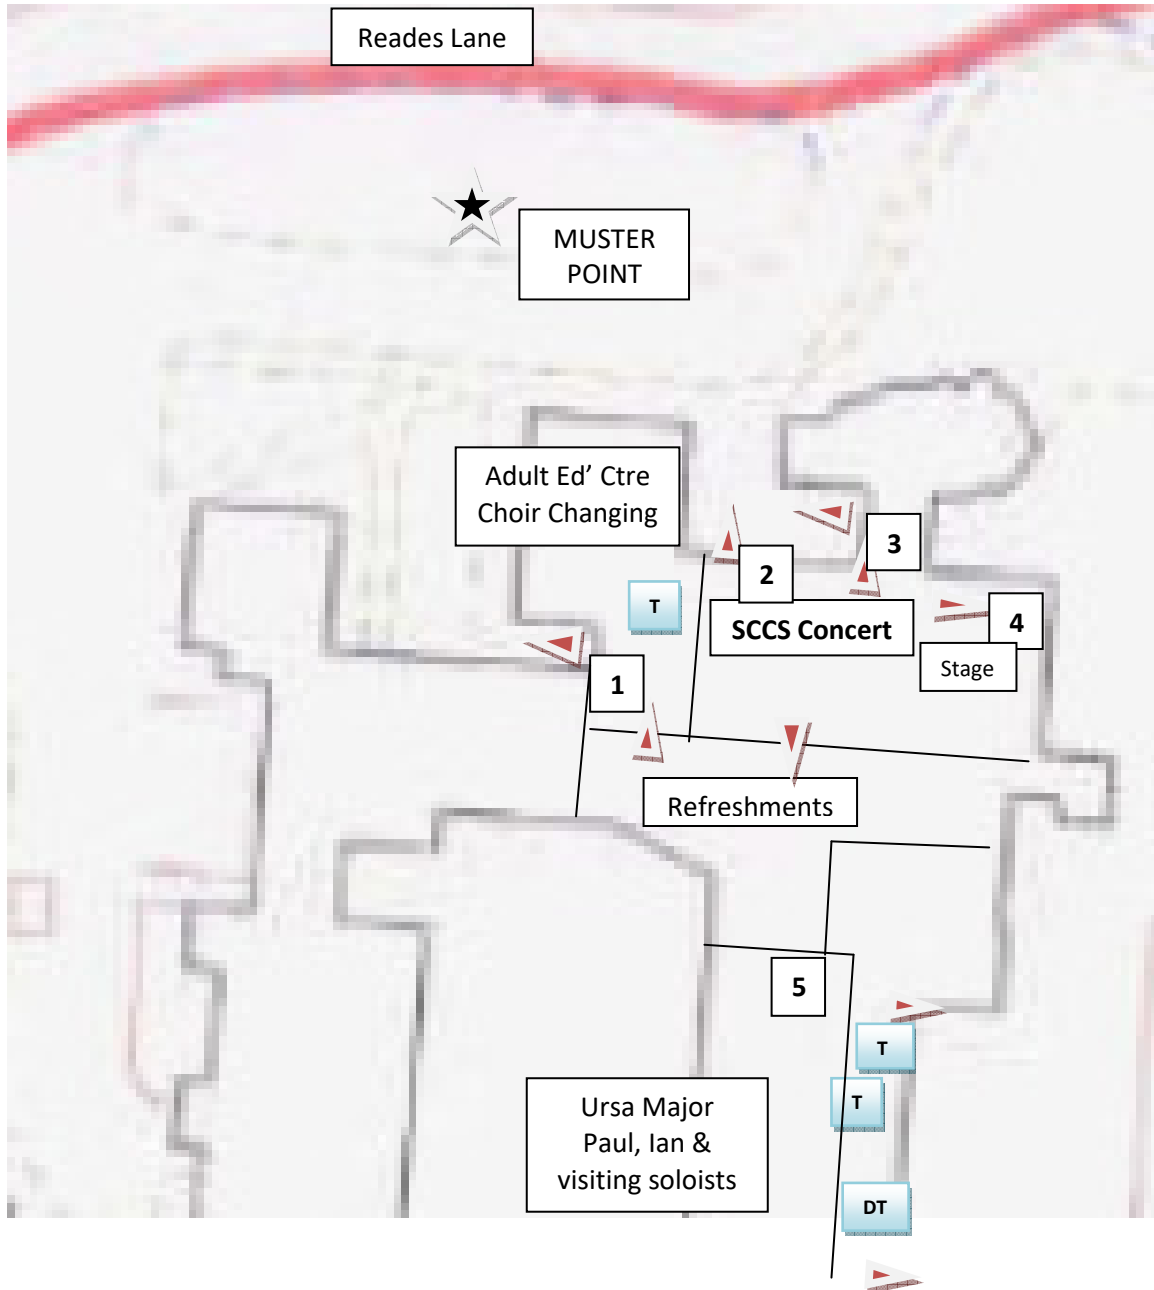

South Chiltern Choral Society

Xmas Concert 2015

Warden Plan/Stations

- 2 Door ref
- T Toilet
- DT Toilet for Disabled

Human Resources
Junior School Choir